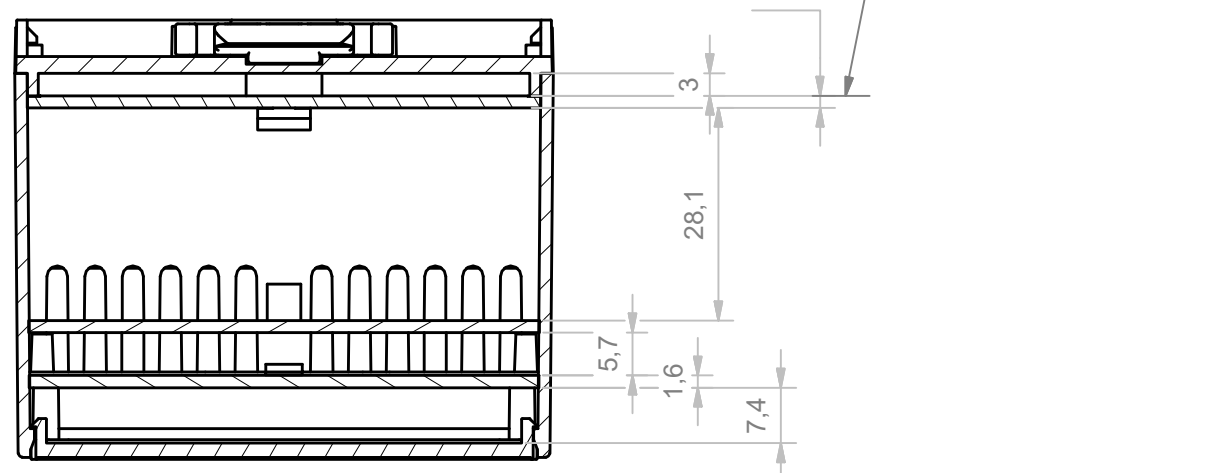

EXAMPLE OF ACCESSORY  
(not included in kyt)

EXAMPLE OF ACCESSORY  
(not included in kyt)

EXAMPLE OF ACCESSORY  
(not included in kyt)

B-B (1:1)

RIF.	Q.TY	DESCRIPTION	CODE
1	1	BASE 4 MODULES	M-00233-01
2	1	PANEL WITH HOOKS, GREY, 4M WITH FRAME	M-00346-03
3	1	COPRIMORSETTO PREFORATO PASSO 10,16 6 VIE 4MP10	M-00406-00
4	1	MODULAR SHORT HOOK	M-01624-02
5	1	PRE-MARKED TERMINAL COVER PITCH 5,08 4MP05P	M-00120
6	1	CORPO CONTENITORE 4M53V CON APERT. VENT.	M-01350-02